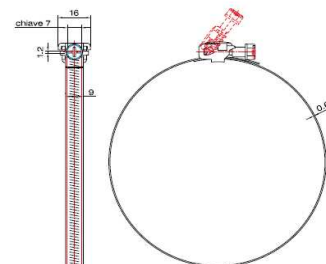

QUICK LOCK

COLLIERS A BANDE PLEINE

Sur commande

W2 -INOX

QUICK LOCK

VOLLE STALEN BAND

Op bestelling

	QUICK LOCK	25-40	9	W2	100
	QUICK LOCK	25-45	9	W2	100
	QUICK LOCK	32-50	9	W2	100
	QUICK LOCK	40-60	9	W2	100
	QUICK LOCK	50-70	9	W2	100
	QUICK LOCK	60-80	9	W2	100
	QUICK LOCK	70-90	9	W2	100
	QUICK LOCK	60-110	9	W2	50
2054	QUICK LOCK	60-135	9	W2	50
	QUICK LOCK	60-145	9	W2	50
2052	QUICK LOCK	60-170	9	W2	50
	QUICK LOCK	60-215	9	W2	50
	QUICK LOCK	60-270	9	W2	50
	QUICK LOCK	60-325	9	W2	50
	QUICK LOCK	60-380	9	W2	50
2045	QUICK LOCK	60-425	9	W2	50